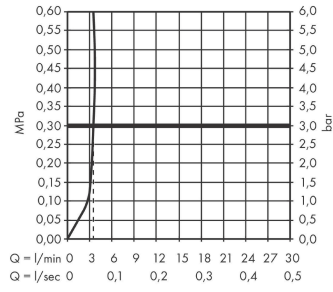

### Scale drawing

**Rebris S**

**Single lever basin mixer 240 CoolStart EcoSmart+ for washbowls with pop-up waste set**

Surfaces: **Matt Black** Article Number: **72590670**

**Flowchart**

**Rebris S**

**Single lever basin mixer 240 CoolStart EcoSmart+ for washbowls with pop-up waste set**