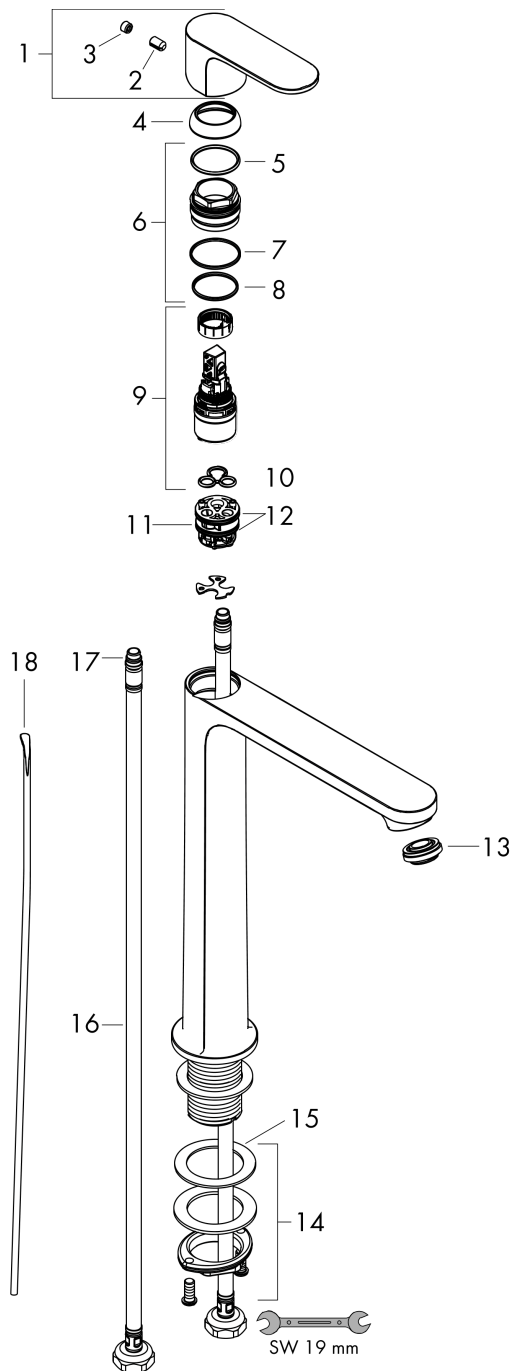

#### product features

- consists of: single lever basin mixer, waste set
- ComfortZone 240
- projection: 169 mm
- spout height: 242 mm
- spray type: normal spray
- maximum flow rate at 3 bar: 3,5 l/min
- ceramic cartridge
- temperature limitation adjustable
- suitable for continuous flow water heaters
- pop-up waste set G 1¼
- material waste set: synthetic
- connection type: G ¾ connections
- connection dimension: DN15
- cold water in middle position

### Scale drawing

**Rebris S**

**Single lever basin mixer 240 CoolStart EcoSmart+ for washbowls with pop-up waste set**

Surfaces: **Matt Black** Article Number: **72590670**

**Flowchart**

**Rebris S**

**Single lever basin mixer 240 CoolStart EcoSmart+ for washbowls with pop-up waste set**

Surfaces: **Matt Black** Article Number: **72590670**

**Exploded Drawing**

Year of production: >06/22

**Rebris S****Single lever basin mixer 240 CoolStart EcoSmart+ for washbowls with pop-up waste set**Surfaces: **Matt Black** Article Number: **72590670****Spare part list**

Year of production: &gt;06/22

Pos.	Description	Article Number	Price	PU
1	handle	94642670	€ 67,00	1
2	hollow set screw M6x10 DIN 916	96029000	€ 3,21	1
3	screw cover	95704610	€ 4,88	1
4	flange	98863670	€ 67,00	1
5	nut	98864000	€ 35,94	1
6	O-ring 24x2	98388000	€ 3,21	1
7	O-ring 27x1,5	92527000	€ 11,31	1
8	O-ring 25x1,5	98146000	€ 3,21	1
9	cartridge, assy	95973001	€ 70,57	1
10	seal	98865000	€ 28,20	1
11	adapter for cartridge	98866000	€ 28,20	1
12	O-ring 23x2	98398000	€ 3,21	1
13	aerator M24x1 (4,5 l/min)	94364001	-	1
14	fixing set (Ø 32)	13961000	€ 22,37	1
15	lever collar	97548000	€ 3,21	1
16	connection hose 600 mm M8x0,75 G3/8	96556000	€ 22,37	1
17	O-ring 6,6x1,6	93019000	€ 3,21	1
18	pull rod	96657670	€ 17,02	1
a	pop up waste	94139670	€ 150,65	1
b	fixation extension 35 mm	13898000	€ 70,57	1
c	lever arm 340mm (ball-Ø12mm)	96324000	€ 22,37	1